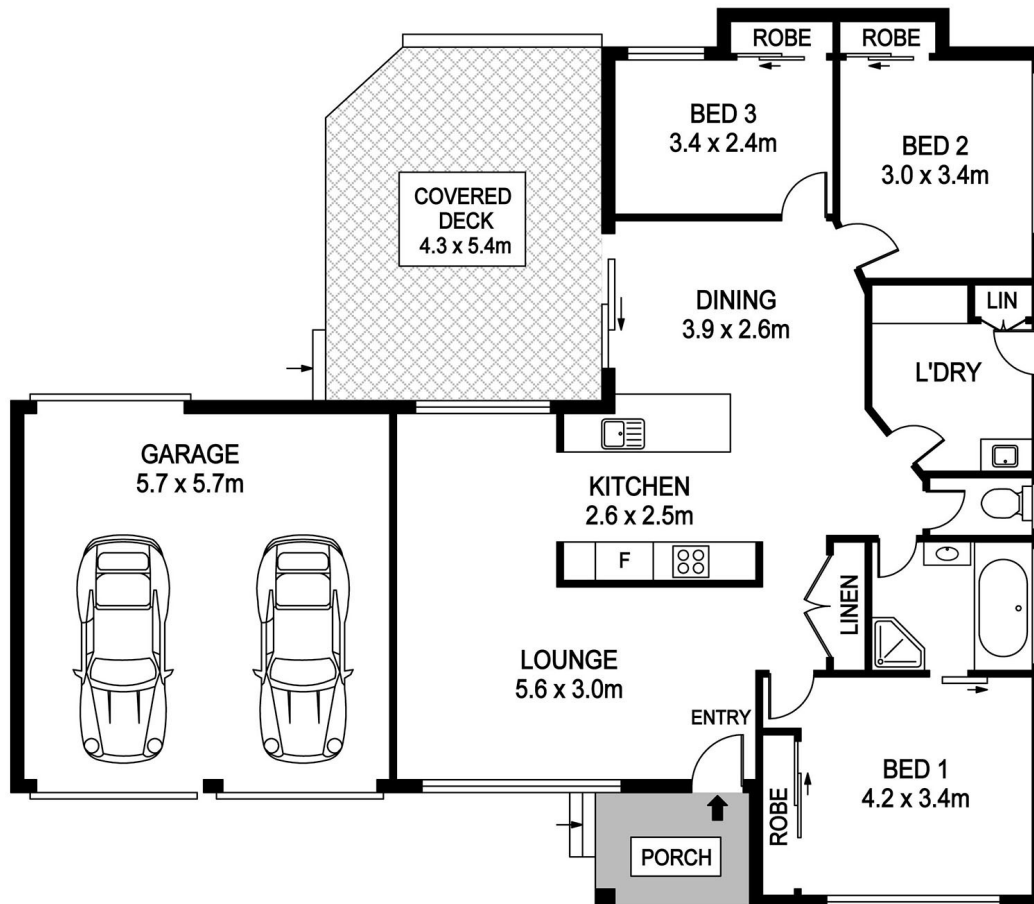

17 Correa Crescent, PORT MACQUARIE

Completely Renovated With Style ? Come Pamper Yourself!

Light filled inviting interiors are showcased throughout this sparkling home.

You are sure to appreciate that this property has been completely renovated allowing you to move in and enjoy living here in comfort without having the hassle or expense of updating yourself.

This is a place you'll be proud to call home with its beautiful modern kitchen featuring stone benchtop with waterfall end, polished porcelain floor tiles through all the living spaces and a wonderfully practical laundry fitted out with additional storage cupboards and bench-space.

The land size is a whopping 818sqm with an extremely wide 29metre frontage which, with the attractive front yard landscaping, provides enhanced street appeal.

\$519,000

Type: House
Land: 818.9 m2

17 Correa Cres, Port Macquarie

INTERNAL : 134.7m²
DECK : 23.2m²

DISCLAIMER

PLANS SHOWN ARE FOR MARKETING PURPOSES ONLY, ALL DIMENSIONS ARE APPROXIMATE AND NOT TO SCALE. THEY ARE SUBJECT TO ERRORS AND INACCURACIES AND NO LIABILITY WILL BE ACCEPTED. INTERESTED PARTIES SHOULD MAKE THEIR OWN INQUIRES.